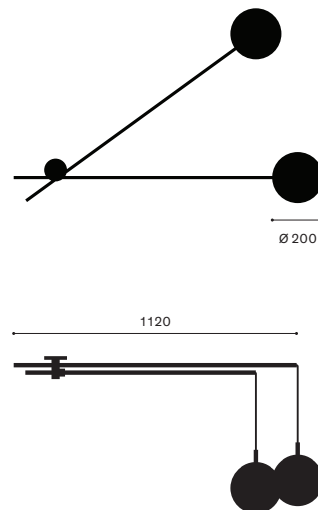

Model	A1106978.0.5401
Dimensions	Ball Ø 200 mm Rotating tube 1120mm

Light socket	E27
Power requirements	220-240V..50/60Hz
Power input	max. 15 W
Materials	Chrome-plated metal tubes, matt glass globes, Chrome-plated brass holder
Weight	2.7 kg
Protection rating	IP20
Warranty	CH, ROHS 2 Jahre
Light source	Supplied without bulbs
Notes	- Supplied without screws and dowels - For further technical information please refer to the description of the light source
Productdesign	CH50 Collection, First-Edition 2024 Design, Willy Guhl 1955